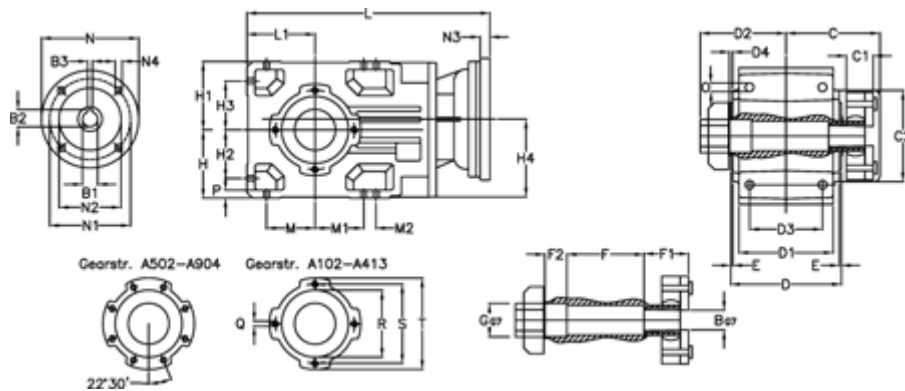

Article number: 296003533936325

Description: Bevel helical gearbox
A353QF35-339,3-P71B5

Measures

B = 35	D1 = 166	F2 = 53	L = 417.0	N3 = 4,5
B1 = 14	D2 = 80	G = 42	L1 = 100	N4 = M8x16
B2 = 16.3	D3 = 135	GA = 43	M = 73.0	O = 12.0
B3 = 5	d4 = 5.0	H = 100	M1 = 73.0	P = 11
C = 70.0	Description = A353 QF-xx P71 B5	H1 = 100	M2 = 11	Q = M10x17
C1 = 24	E = 3.5	H2 = 73.0	N = 160	R = 110
C2 = 90.0	F = 12.0	H3 = 73.0	N1 = 130	S = 130
D = 173	F1 = 48.0	H4 = 114.0	N2 = 110	T = 150